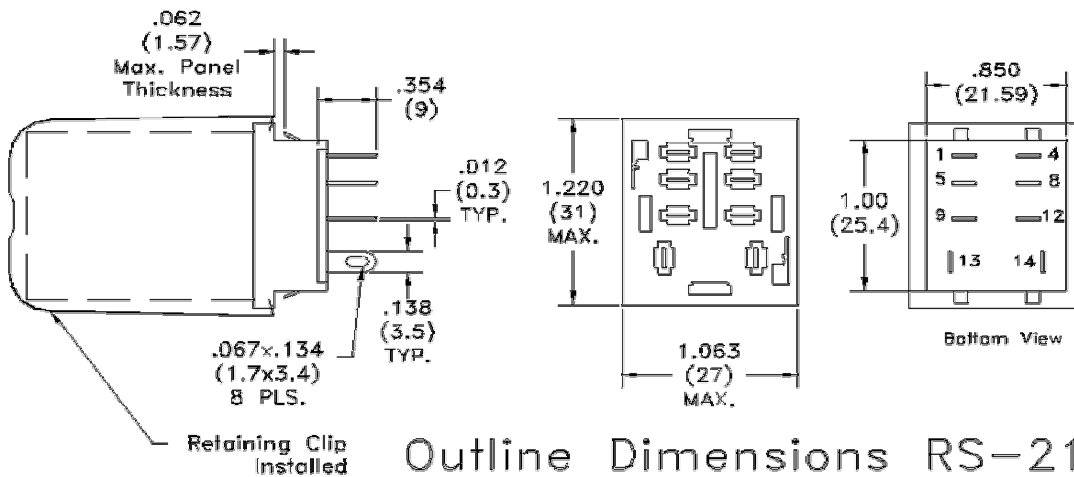

MP2 (1C) - MP2 (2C)

Outline Dimensions

Outline Dimensions RS-21 Relay Socket