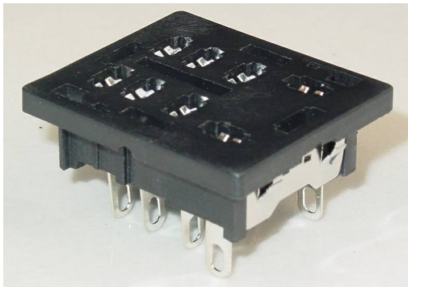

Solving Your Relay Requirements Since 1922

Amperite Co.

(800) 752-2329

www.Amperite.com

RS-21 - Series

Sockets

8-Pin Spade Terminal Snap-in Panel Mount

Applications (Relay Series)

MP2 (1C) - MP2 (2C)

Outline Dimensions

Outline Dimensions RS-21 Relay Socket