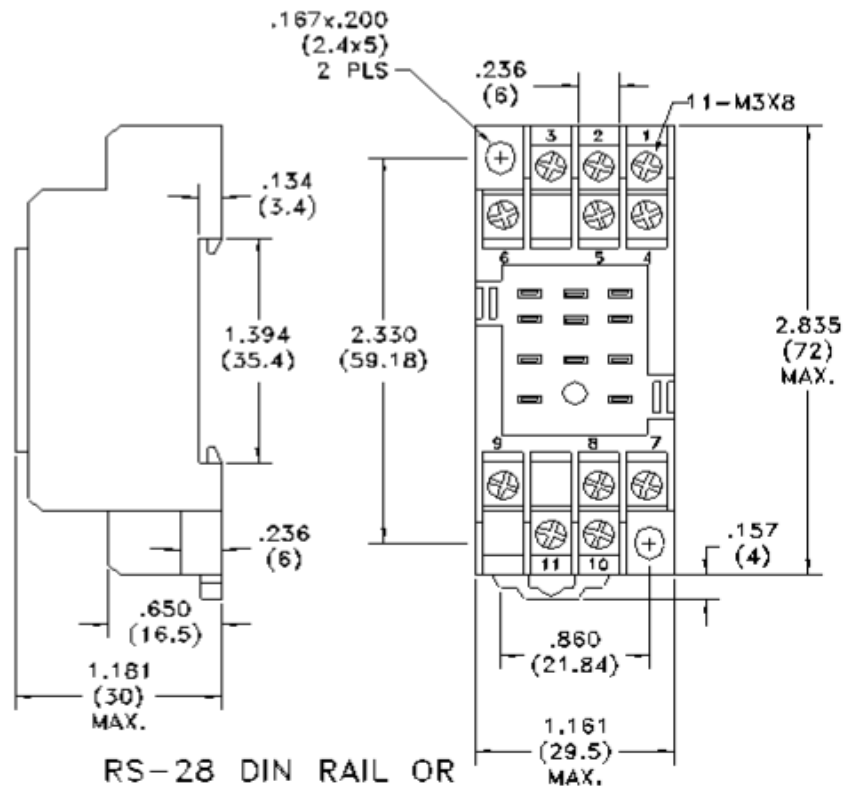

## Sockets

### Description

11-Pin Spade Terminal  
Din Rail Mounted or  
Surface Mount

### Outline Dimensions

RS-28 DIN RAIL OR  
SURFACE MOUNT  
SCREW TERMINAL SOCKET