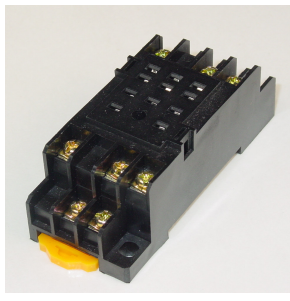

## RS-28 - Series

### Description

11-Pin Spade Terminal  
Din Rail Mounted or  
Surface Mount