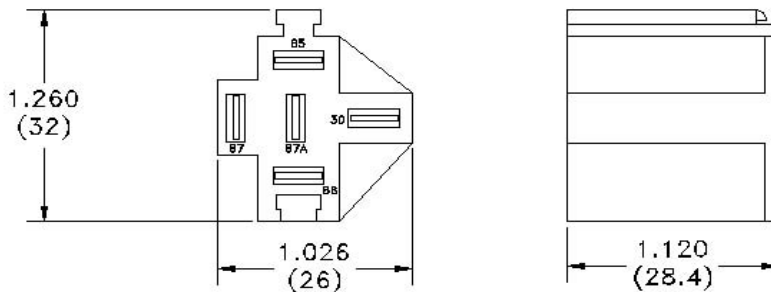

Solving Your Relay Requirements Since 1922

Amperite Co.

(800) 752-2329
www.Amperite.com

RS-308-UN - Series

Sockets

Description

In-line Socket
Five (5) Crimp Terminals
For 14-12 AWG Wire

Applications (Relay Series)
AR2

Outline Dimensions

Typical Coil Wiring 14 Gage Stranded 1-Blue, 1-Yellow

Typical Contact Wiring 12 Gage Stranded 1- White, 1-Black, 1-Red

Loose Terminals can be inserted allowing for custom wiring configurations

Socket Outline Dimensions RS-308-UN