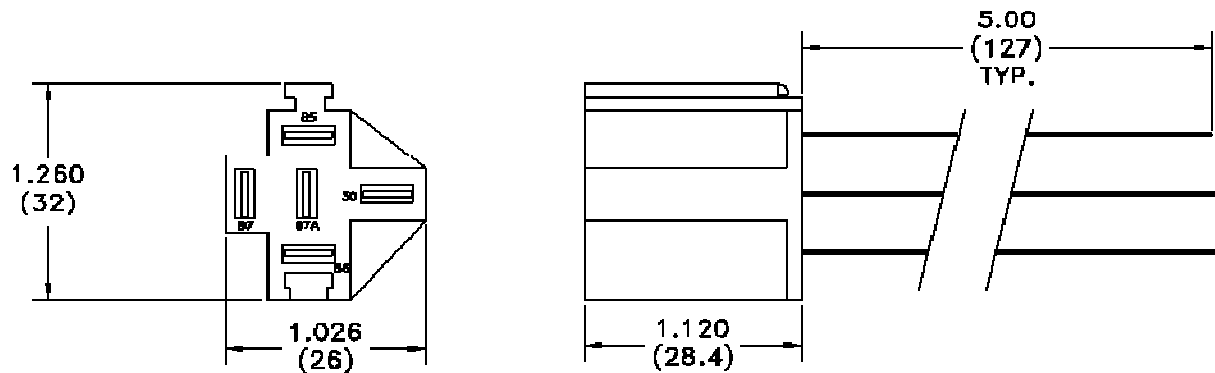

Solving Your Relay Requirements Since 1922

Amperite Co.

(800) 752-2329
www.Amperite.com

RS-308 - Series

Sockets

Description

In-line Socket
Has Five (5) Color Coded Leads

Applications (Relay Series)

AR2

Outline Dimensions

Coil Wiring 14 Gage Stranded 1-Blue, 1-Yellow

Contact Wiring 12 Gage Stranded 1-White, 1-Black, 1-Red

Wires are stripped and capped

Socket Outline Dimensions RS-308