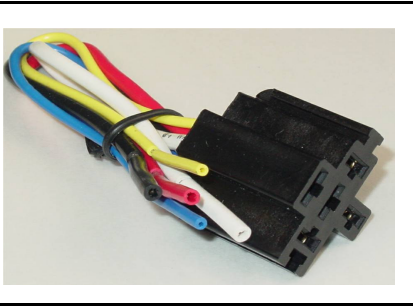

Solving Your Relay Requirements Since 1922

Amperite Co.

(800) 752-2329
www.Amperite.com

RS-308 - Series

Sockets

Description

In-line Socket
Has Five (5) Color Coded Leads

Applications (Relay Series)

AR2

Outline Dimensions

Coil Wiring 14 Gage Stranded 1-Blue, 1-Yellow

Contact Wiring 12 Gage Stranded 1-White, 1-Black, 1-Red

Wires are stripped and capped

Socket Outline Dimensions RS-308