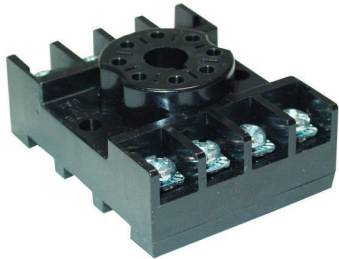

Solving your relay requirements since 1922

Amperite Co.
4201 Tonelle Ave.
Suite 6
North Bergen, NJ 07047
(800) 752-2329
www.Amperite.com

8-Pin-DIN

Description

8-Pin
DIN Rail Mount Socket

Applications

C10, CI, DC10, DF10, DFV, DOD, SWDC,
SWPDC, G, GF